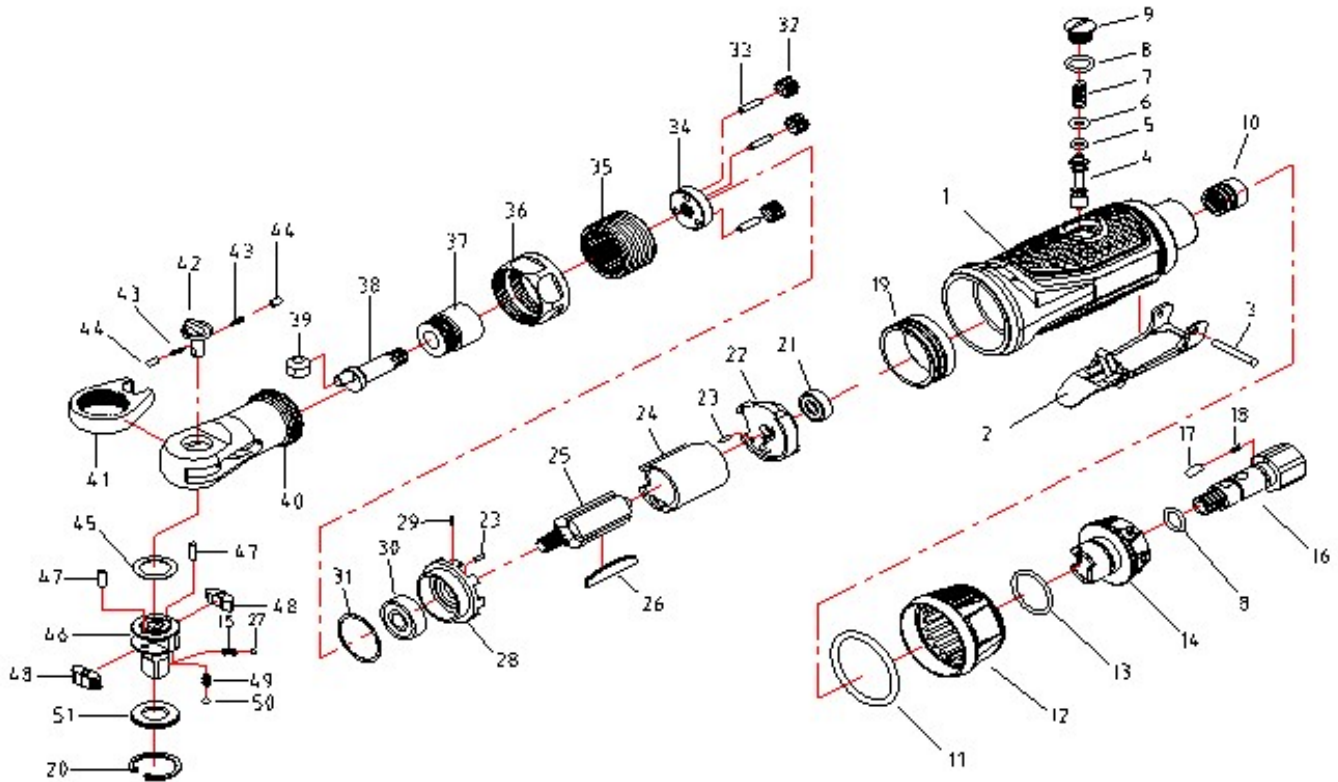

RESERVEDELSOVERSIGT – VARENØ. 75052

1/4" MINI COMPOSITE RATCHET WRENCH

NO	ASSY NO	DESCRIPTION	QTY	NO	ASSY NO	DESCRIPTION	QTY
*1	A	Housing	1	30		Bearing	1
2		Throttle Lever	1	31		Washer	1
3		Lever Pin	1	32		Gear	3
4		Valve Stem	1	33		Pin	3
5		O-Ring	1	34		Gear Plate	1
6		O-Ring	1	35		Thread Ring Gear	1
7		Spring	1	36		Locking Nut	1
8		O-Ring	2	37		Bushing	1
9		Valve Plug	1	38		Crank Shaft	1
*10	A	Bushing	1	39		Drive Bushing	1
11		O-Ring	1	40		Ratchet Housing	1
12		Muffle Cover	1	41		Ratchet Yoke	1
13		O-Ring	1	42		Reverse Switch	1
14		Air Regulator	1	43		Spring	1
*15	B	Spring	1	44		Sleeve	2
16		Air Inlet	1	45		Washer	1
17		Tip Sleeve	1	*46	B	1/4"Ratchet Anvil	1
18		Spring	1	47		Pin	2
*19	A	Bushing	1	48		Ratchet Pawl	2
20		Retainer Ring	1	49		Spring	2
21		Bearing	1	50		Steel Ball	2
22		Rear End Plate	1	51		1/4"Washer	1
23		Set Pin	2	NS-A		Housing Assy A	1
24		Cylinder	1	NS-B		1/4"Ratchet Anvil Assy B	1
25		Rotor	1				
26		Rotor Blade	4				
*27	B	Steel Ball	1				
28		Front End Plate	1				
29		Set Pin	1				

The parts with "*" mark can not be ordered individually and need to be ordered based on the assembly number.