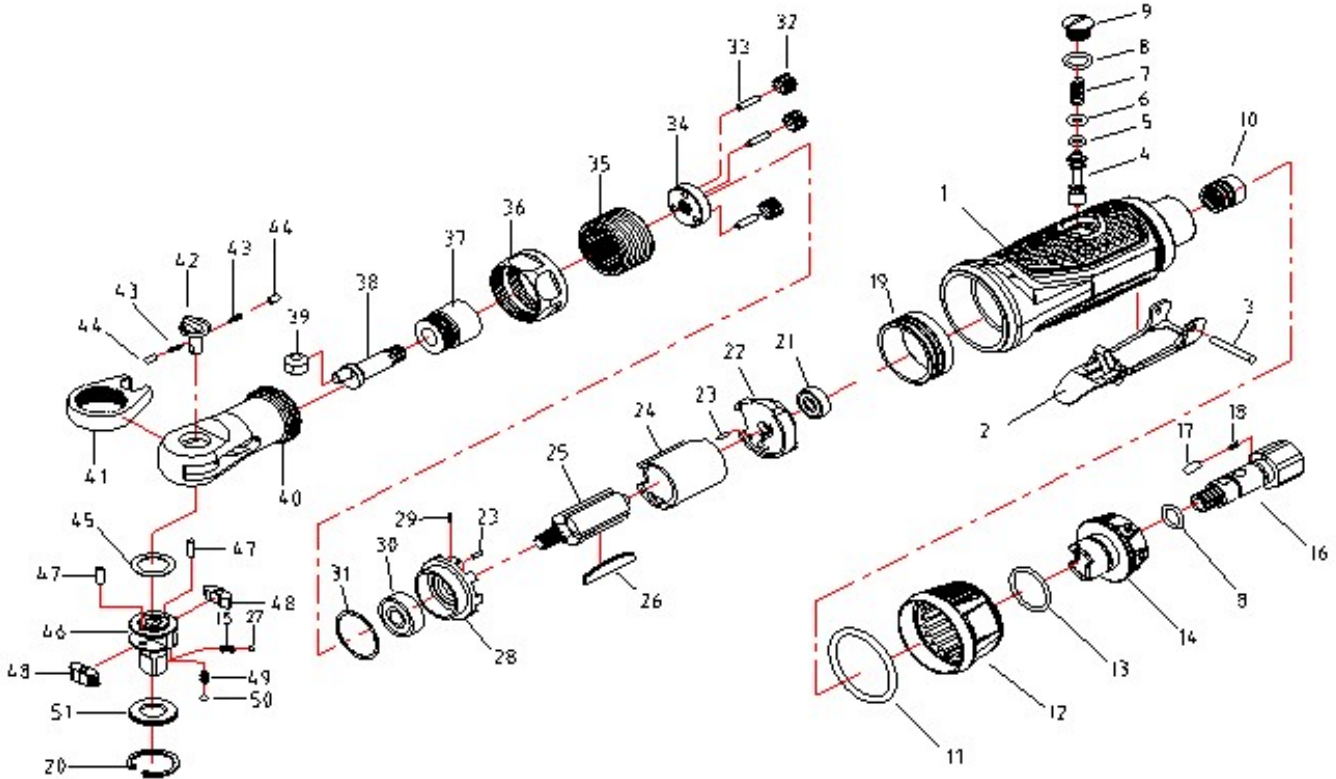

RESERVEDELSOVERSIGT – VARENØ. 75053

3/8" MINI COMPOSITE RATCHET WRENCH

NO	ASSY NO	DESCRIPTION	QTY	NO	ASSY NO	DESCRIPTION	QTY
*1	A	Housing	1	30		Bearing	1
2		Throttle Lever	1	31		Washer	1
3		Lever Pin	1	32		Gear	3
4		Valve Stem	1	33		Pin	3
5		O-Ring	1	34		Gear Plate	1
6		O-Ring	1	35		Thread Ring Gear	1
7		Spring	1	36		Locking Nut	1
8		O-Ring	2	37		Bushing	1
9		Valve Plug	1	38		Crank Shaft	1
*10	A	Bushing	1	39		Drive Bushing	1
11		O-Ring	1	40		Ratchet Housing	1
12		Muffle Cover	1	41		Ratchet Yoke	1
13		O-Ring	1	42		Reverse Switch	1
14		Air Regulator	1	43		Spring	1
*15	B	Spring	1	44		Sleeve	2
16		Air Inlet	1	45		Washer	1
17		Tip Sleeve	1	*46	B	1/4"Ratchet Anvil	1
18		Spring	1	47		Pin	2
*19	A	Bushing	1	48		Ratchet Pawl	2
20		Retainer Ring	1	49		Spring	2
21		Bearing	1	50		Steel Ball	2
22		Rear End Plate	1	51		1/4"Washer	1
23		Set Pin	2	NS-A		Housing Assy A	1
24		Cylinder	1	NS-B		1/4"Ratchet Anvil Assy B	1
25		Rotor	1				
26		Rotor Blade	4				
*27	B	Steel Ball	1				
28		Front End Plate	1				
29		Set Pin	1				

The parts with "*" mark can not be ordered individually and need to be ordered based on the assembly number.