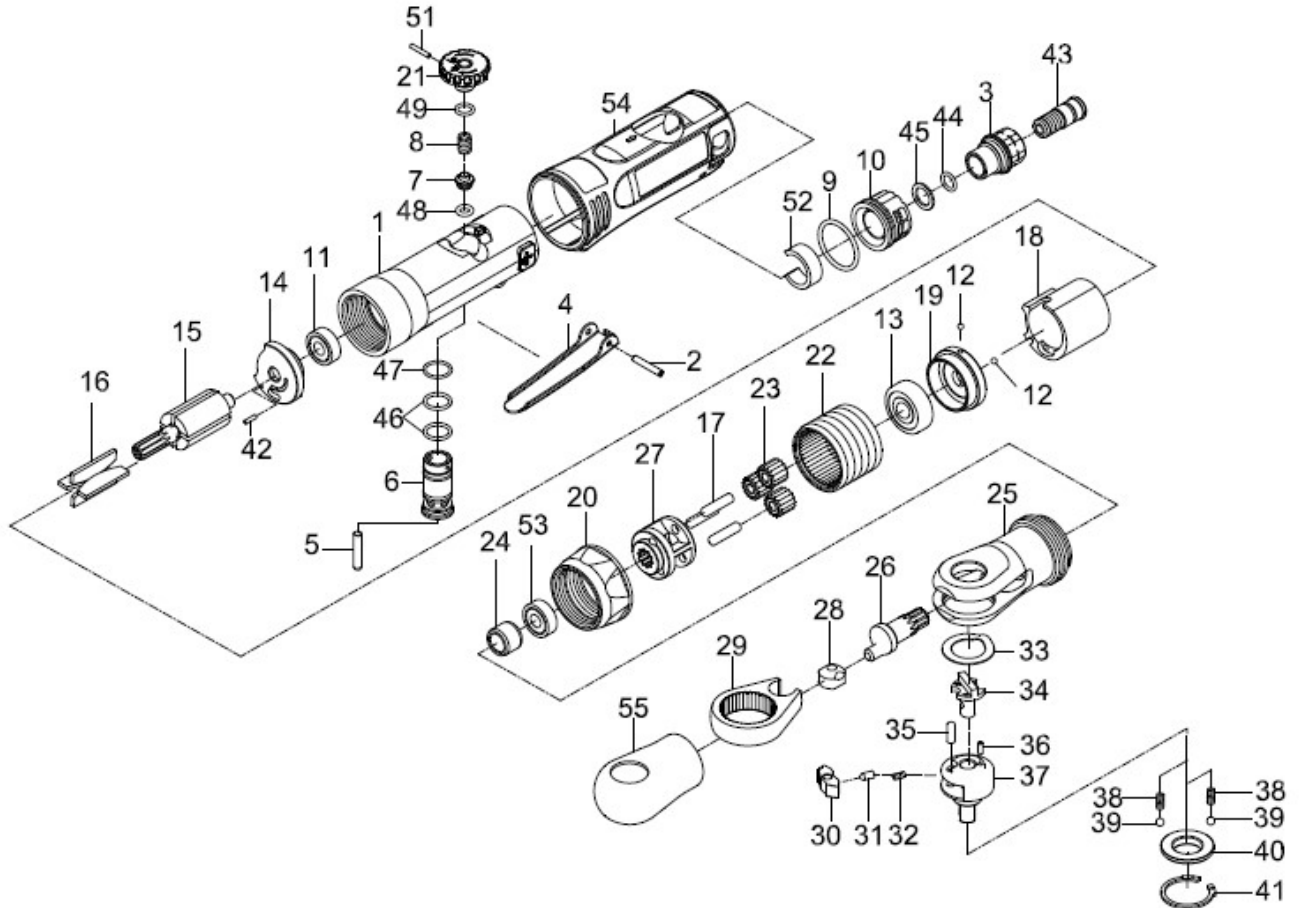

# RESERVEDELSOVERSIGT – VARENR. 75125

ProfTool

## 1/4" AIR RATCHET WRENCH

Index No.	Parts No.	Description	Index No.	Parts No.	Description
1	32-301401	Housing	28	32-301231	Drive
2	40337	Spring Pin (3*18L)	29	32-301232	Yoke
3	522203-21	Connection	30	32-301237	Ratchet
4	32-301404	Throttle lever	31	32-301235	SprinQ
5	32-301405	Valve Pin	32	32-301239	Spring
6	32-301406	Valve	33	32-301242	Washer
7	32-301407	Throttle Valve	34	32-301233	Reverse Button
8	40142	Spring	35	PN03030808	Pin (3.3*8.8)
9	52235	O-Ring (22.8*2)	36	70117	Sprino (2*5L)
10	32-301409	Deflector	37	32-301238	Ratchet 1/4"
11	052213	Ball Bearing (696ZZ)	38	32-301234	SprinQ
12	52245	Steel Ball(2) (3/32")	39	40145	Steel (1/8")
13	0627ZZ	Ball Bearing (627ZZ)	40	32-301241	Thrust Washer
14	52214	Rear End Plate	41	IRTW22	Retainer Ring (IRTW-22)
15	32-301215	Rotor	42	30117	Spring Pin (1.5*6L)
16	32-301216	Vane(4)	43	33-301341	Fixed
17	610225	Idler Gear Pin (3) (4*15.8L)	44	OR00705105	O-Ring (7.5*1.5)
18	32-301218	Cylinder	45	522243	Washer
19	32-301219	Front and Plate	46	OR01007105	O-Ring (2) (10.7*1.5)
20	32-301424	Nut	47	OR01104103	O-Ring (11.4*1.3)
21	33-301310	Knob	48	30107	O-Ring (3.8*1.9)
22	32-301222	Thread Ring Gear	49	72804	O-Ring (6.5*1.5)
23	32-301223	Idler Gear (3)	51	SP02001200	Spring Pin (2*12L)
24	32-301245	Bushing	52	32-301400	Damping
25	32-301228	Ratchet Housing	53	0689ZZ	Ball Bearing (689ZZ)
26	32-301230	Crank Shaft	54	32-301452	Rubber
27	32-301226	Idler Gear Plate	55	32-301243	Rubber