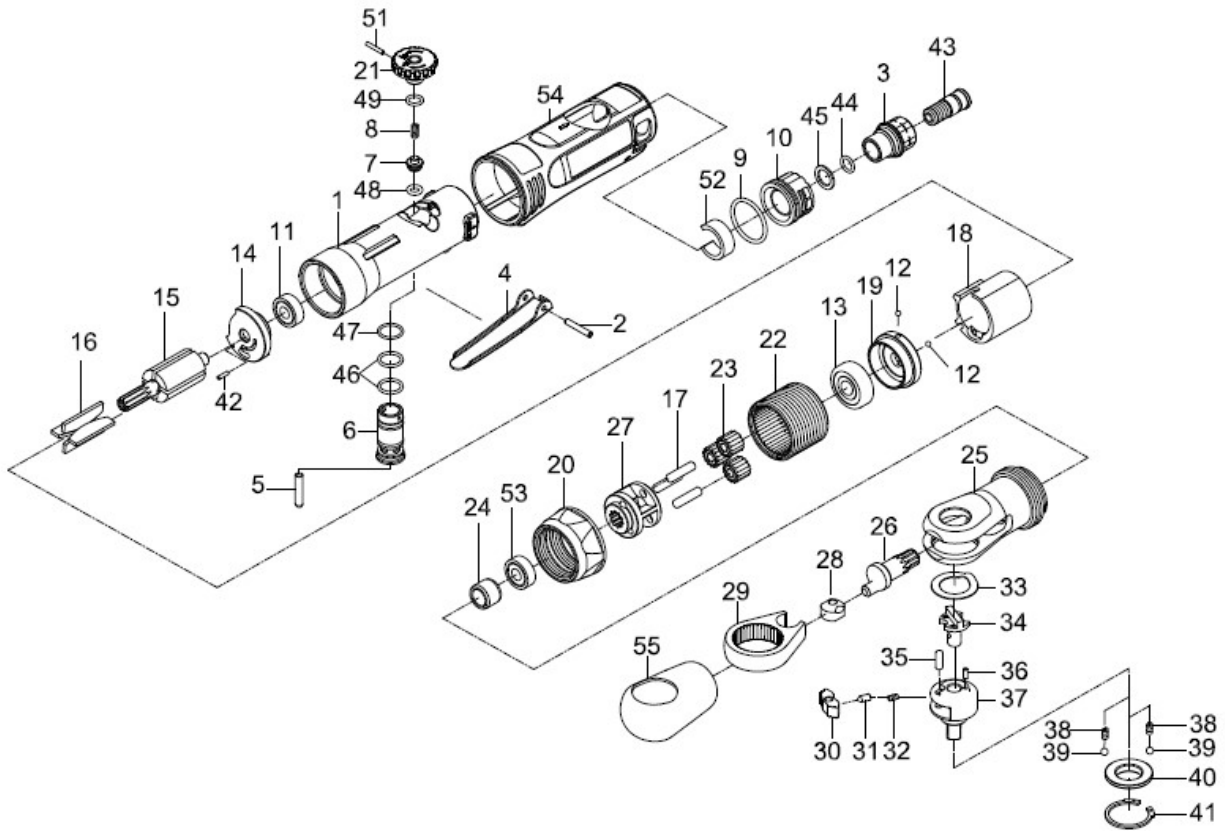

# RESERVEDELISOVERSIGT – VARENØ. 75126

ProfTool

## 3/8" AIR RATCHET WRENCH

Index No.	Parts No.	Description	Index No.	Parts No.	Description
1	32-301401	Housing	28	32-301231	Drive Bushing
2	40337	Spring Pin (3*18L)	29	32-301232	Yoke
3	522203-21	Connection	30	32-301237	Ratchet Pawl
4	32-301404	Throttle lever	31	32-301235	Spring Cap
5	32-301405	Valve Pin	32	32-301239	Spring
6	32-301406	Valve	33	32-301242	Washer
7	32-301407	Throttle Valve	34	32-301233	Reverse Button
8	40142	Spring	35	PN03030808	Pin (3.3*8.8)
9	52235	O-Ring (22.8*2)	36	70117	Spring Pin (2*5L)
10	32-301409	Deflector	37	33-301238	Ratchet Anvil 3/8"
11	052213	Ball Bearing (696ZZ)	38	32-301234	Spring (2)
12	52245	Steel Ball(2) (3/32")	39	40145	Steel Ball(2) (1/8")
13	0627ZZ	Ball Bearing (627ZZ)	40	33-301241	Thrust Washer
14	52214	Rear End Plate	41	IRTW22	Retainer Ring (IRTW-22)
15	32-301215	Rotor	42	30117	Spring Pin (1.5*6L)
16	32-301216	Vane(4)	43	33-301341	Fixed Shaft
17	610225	Idler Gear Pin (3) (4*15.8L)	44	OR00705105	O-Ring (7.5*1.5)
18	32-301218	Cylinder	45	522243	Washer
19	32-301219	Front End Plate	46	OR01007105	O-Ring (2) (10.7*1.5)
20	32-301424	Nut	47	OR01104103	O-Ring (11.4*1.3)
21	33-301310	Knob	48	30107	O-Ring (3.8*1.9)
22	32-301222	Thread Ring Gear	49	72804	O-Ring (6.5*1.5)
23	32-301223	Idler Gear (3)	51	SP02001200	Spring Pin (2*12L)
24	32-301245	Bushing	52	32-301411	Damping Material
25	32-301228	Ratchet Housing	53	0689ZZ	Ball Bearing (689ZZ)
26	32-301230	Crank Shaft	54	32-301452	Rubber Grip
27	32-301226	Idler Gear Plate	55	32-301243	Rubber Hat