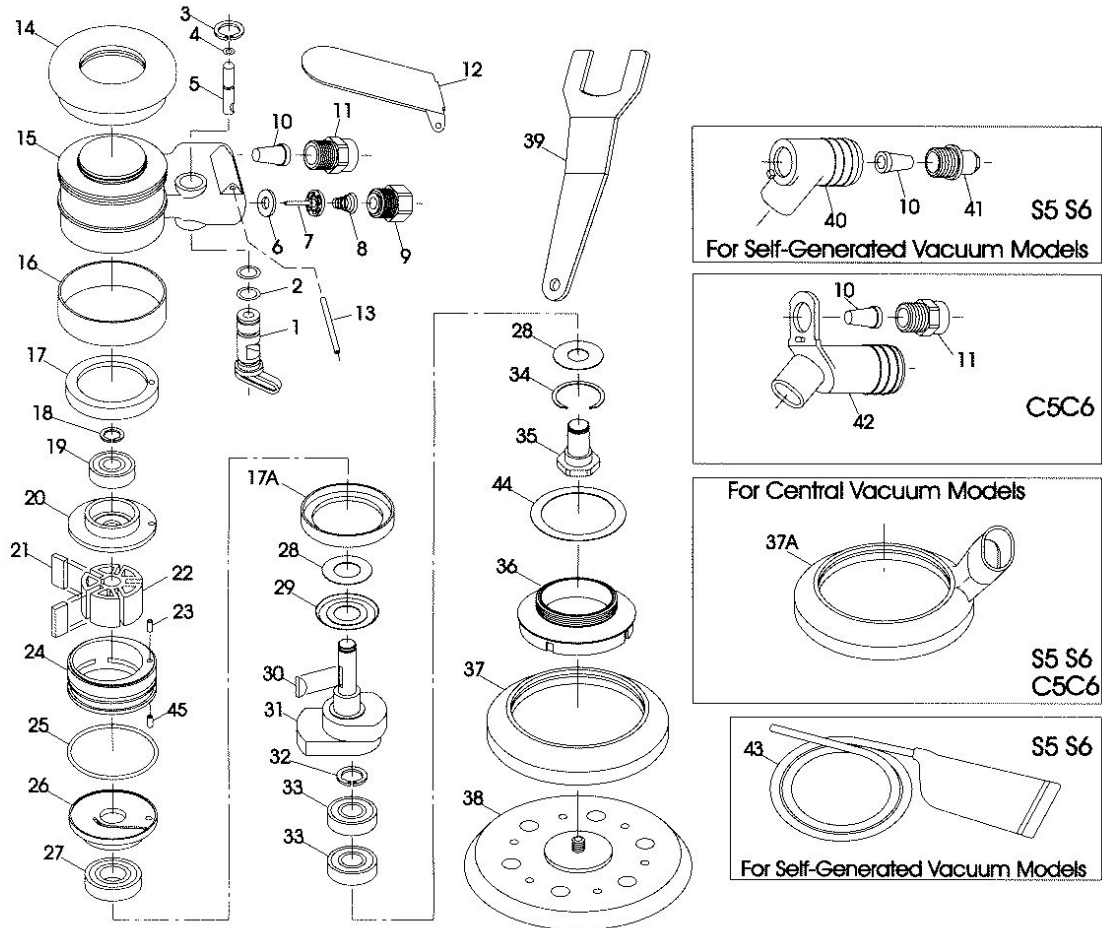

**RANDOM ORBITAL SANDER**

NO.	PART NO.	DESCRIPTION	QTY	NO.	PART NO.	DESCRIPTION	QTY
01	OB-01	Regulator	1	28	OB-28.1	Washer	2
02	OB-02	O-ring	2	29	E-29	Washer	1
03	OB-03	Snap Ring	1	30	ST70407	Rotor Key	1
04	OB-04	O-ring	1	31	STS5603-31	2.5 MM Motor Shaft Balancers (5")	1
05	A-05	Valve Stem	1	31	STS5603-29	2.5 MM Motor Shaft Balancers (6")	1
06	OB-06	Washer	1	31	STS560-31	5 MM Motor Shaft Balancers (5")	1
07	STOB-08	Valve	1	31	STS560-29	5 MM Motor Shaft Balancers (6")	1
08	OB-09-1	Spring	1	32	OB-30	Snap Ring	1
09	70426	Air Inlet	1	33	OB-31.1	Bearing (6001LU)	1
10	2HG-02	Cone Muffler	1	33	OB-31.2	Bearing (6001)	1
11	A-11	Exhaust Sleeve	1	34	OB-33	Snap Ring	1
12	OB-13	Lever	1	35	S560-34	Shaft	1
13	OB-14	Pin	1	36	OB-101-34.1	Housing Cover (2.5MM)	1
14	A-14	Protecting Rubber	1	36	OB-101-34	Housing Cover (5 MM)	1
15	A-15	Housing	1	37	A-37	Shroud (N5,N6)	1
16	A-16-3	Skirt	1	37A	OB-101-41	Shroud (C5,C6) (S5,S6)	1
17A	OB-16	Rubber Bushing	1	38	BTOB-38-5V0	Pad (N5)	1
17	OB-16.2	Rubber Bushing	1	38	BTOB-38-5V6	Pad (C5,S5)	1
18	70410	Snap Ring	1	38	BTOB-38-6V0	Pad (N6)	1
19	OB-18	Bearing (6000ZZ)	1	38	BTOB-38-6V6	Pad (C6,S6)	1
20	STOB-19	Rear Plate	1	39	BTOB-39-22	Stop Spanner	1
21	OB-20	Rotor Blade	5	40	S560-40.1	Vacuum Adapter (S5, S6)	1
22	STOB-21	Rotor	1	41	OB-42.1	Muffler Body	1
23	A-23	Pin	1	42	S560-41.1	Vacuum Adapter (CS,C6)	1
24	STOB-22	Cylinder	1	43	STOB-46-2	Rubber Hose & Bag (S5,S6)	1
25	OB-24	O-ring	1	44	OB-16.1	Washer	1
26	STOB-25	Front Plate	1	45	81326	Pin	1
27	OB-26	Bearing 6002ZZ)	1				