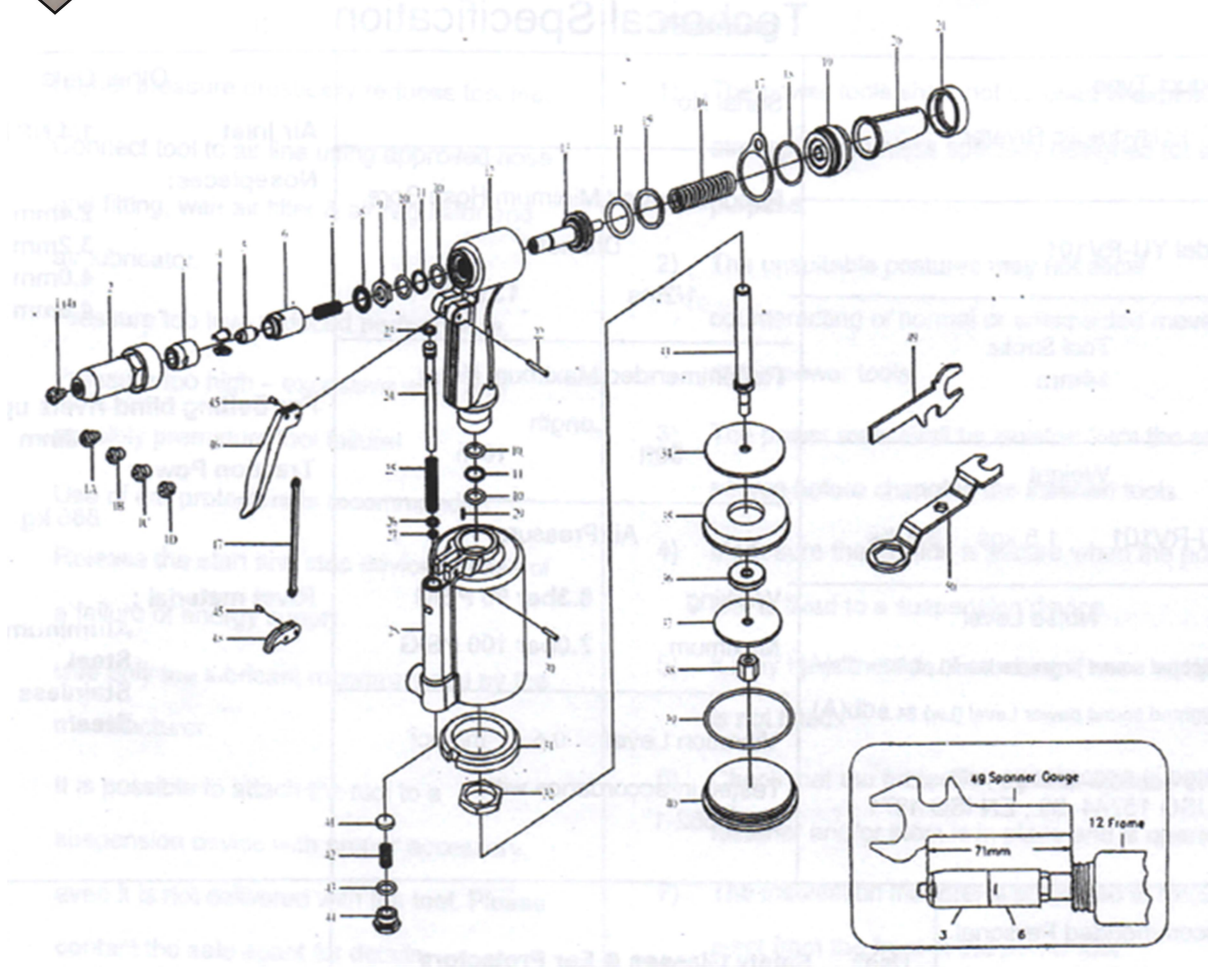

# RESERVEDELSOVERSIGT - VARENR. 7574

Parts No.	Description	Oty.	Parts No	Description	Oty
101A01	Nosepiece	1	101A24	Pusher, VaJve	1
101A01A	Nosepiece 3/16"	1	101A25	Spring, VaJve	1
101A01B	Nosepiece 5/32"	1	101A26	Collar, Valve	1
101A01C	Nosepiece 1/8"	1	101A27	O-Ring	1
101A01D	Nosepiece 3/32"	1	101A28	'Cylinder	1
101A02	Frame Head	1	101A29	Spring Pin	1
101A03	Jaw Case, Front	1	101A30	Spring Pin, Lever	1
101A04	Jaw	2	101A31	Rubber Cushion	1
101A05	Jaw Pusher	1	101A32	Lock Nut, Frame	1
101A06	Jaw Case, Rear	1	101A33	Stem. Air Piston	1
101A07	Spring, Jaw Pusher	1	101A34	Plate, Large	1
101A08	Case Washer Ring	1	101A35	Piston Ring	1
101A09	Lock Nut	1	101A36	Washer	1
101A10	O-Ring	4	101A37	Plate, Small	1
101A11	Backup Ring	2	101A38	Lock Nut, Piston	1
101A12	Frame	1	101A39	O-Ring	1
101A13	Piston Assy	1	101A40	Cap, Cylinder	1
101A14	O-Ring	1	101A41	Valve	1
101A15	Backup Ring	1	101A42	Spring, Valve	1
101A16	Spring	1	101A43	O-Ring	1
101A17	Hanging Clip	1	101A44	Cap, Valve	1
101A18	O-Ring	1	101A45	Spring Pin, Trigger	2
101A19	Frame Cap	1	101A46	Trigger	1
101A20	Safety Cap	1	101A47	Trigger Rod	1
101A21	Nut, Frame Cap	1	101A48	Trigger Lever	1
101A22	Spring Pin, Lever	1	101A49	Spanner Gauge	1
101A23	O-Ring	1	101A50	Spanner	1