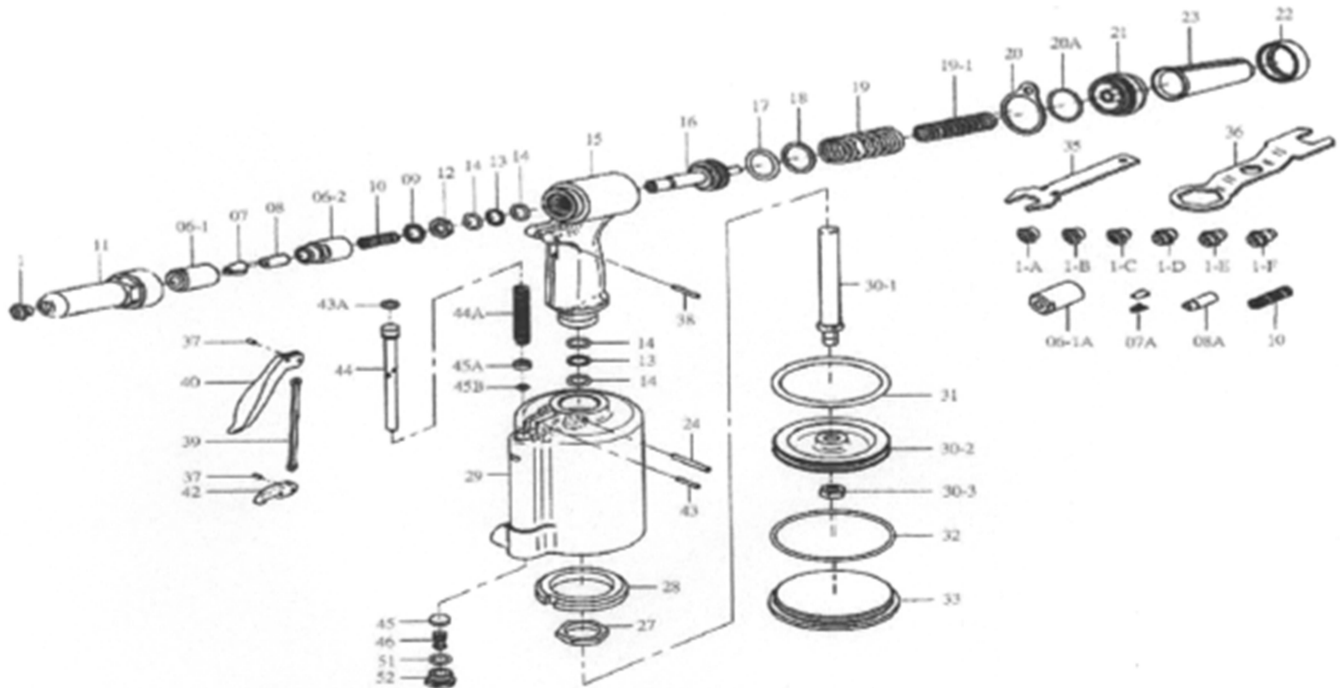

RESERVEDELSOVERSIGT – VARENR. 7578

PARTS NO.	Description	Qty.	PARTS NO.	Description	Qty.
103A01	Nosepiece		13A022	Nut, Frame Cap	1
103A01A	Nosepiece 1/8"	1	103A023	Safetv Cap	1
103A01B	Nosepiece 2/32"	1	103A024	Spring Pin	1
103A01C	Nosepiece 5/32"	1	103A027	Lock Nut, Frame	1
103A01D	Nosepiece 3/16"	1	103A028	Rubber Cushion	1
103A01E	Nosepiece 7/32"	1	103A029	Cylinder	1
103A01F	Nosepiece 1/4"	1	103A030-1	Stem, Air Piston	1
103A06-1	Jaw Case, Front	1	103A030-2	Piston Ring	1
103A06-1A	Jaw Case, Front	1	103A030-3	Lock Nut, Piston	1
103A06-2	Jaw Case, Rear	1	103A031	O-Ring	1
103A07	Jaw	2	103A032	O-Ring	1
103A07A	Jaw	2	103A033	Cap, Cylinder	1
103A08	JawPusher	1	103A035	Spanner Cauge	1
103A08A	JawPusher	1	103A036	Spanner	1
103A09	Case Washer Ring	1	103A037	Spring Pin Trigger	2
103A10	Spring, Jaw Pusher	1	103A038	Spring Pin	1
103A11	Frame Head	1	103A039	Trigger Rod	1
103A12	Lock Nut	1	103A040	Trigger	1
103A13	Backup Ring	2	103A042	Trigger Lever	1
103A14	O-Ring	4	103A043	Spring Pin	1
103A15	Frame	1	103A043A	O-Ring	1
103A16	Piston Ass.	1	103A044	Pusher	1
103A17	O-Ring	1	103A044A	Spring, Pusher	1
103A18	Backup Ring	1	103A045	Valve	2
103A19	Spring	1	103A045A	Collar, VaJve	1
103A19-1	Spring	1	103A045B	O-Ring	1
103A20	Hanging Clip	1	103A046	Spring, Valve	1
103A20A	O-Ring	1	103A05I	O-Ring	1
103A21	Frame Cap	1	103A052	Cap, VaJve	1