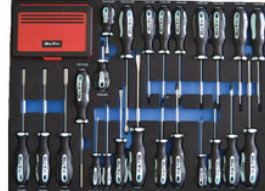

Skuffe 1

Skuffe 3

Skuffe 2

Skuffe 4

BATO Tool trolley XXL with cabinet - 7 drawers. 4 drawers with 260 parts tools. Model 9147-260. Blue

Tool trolley XXL with 7 drawers and cabinet. 4 drawers with tools 260 parts in molded EVA foam.

8901 Socket wrench set 1/2 "10-36mm,

8903 Socket wrench set 1/4" 4-14mm,

8905 Pin top set 1/2 "6kt / Torx / XZN,

8950 Mega Screwdriver set with bits,

8908 Ring fork wrench set 6-24mm,

8912 Pliers set,

8919 Combi tool set .