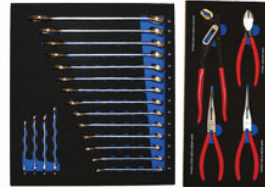

Skuffe 1

Skuffe 3

Skuffe 2

Skuffe 4

BATO Tool trolley XXL with cabinet - 7 drawers. 4 drawers with 260 parts tools. Model 9147-260. Blue

Tool trolley XXL with 7 drawers and cabinet. 4 drawers with tools 260 parts in molded EVA foam.

8901 Socket wrench set 1/2 "10-36mm,

8903 Socket wrench set 1/4" 4-14mm,

8905 Pin top set 1/2 "6kt / Torx / XZN,

8950 Mega Screwdriver set with bits,

8908 Ring fork wrench set 6-24mm,

8912 Pliers set,

8919 Combi tool set .