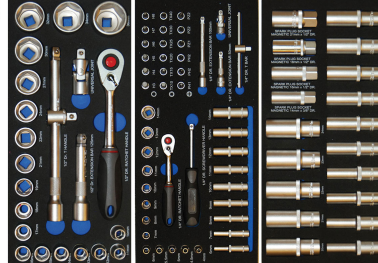

Skuffe 1

Skuffe 3

Skuffe 2

BATO Tool trolley with 7 drawers and end cabinet. 157 tool parts in 3 drawers. Model 9114-157 grey

Tool trolley gray with 7 drawers and end cabinet. 3 drawers with tools 157 parts in molded EVA foam.

8901 Socket wrench set 1/2" 10-36mm,

8903 Socket wrench set 1/4" 4-14mm,

8904 Long socket set 1/2" 10-24mm,

8968 Hammer, chisel and mandrel set,

8952 Screwdriver set Ph / Notch,

8953 Screwdriver set Torx,

89120 Pliers set,

8945 Pin spanner set.

Weight: 0,000 kg.