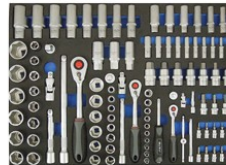

**Skuffe 1**

**Skuffe 3**

**Skuffe 2**

**Skuffe 4**

**Skuffe 5**

**BATO Tool cart inches with 7 drawers. 5 drawers with 208 parts tools. Model 9147-208T. Blue**

Tool trolley XXL inch tool with 7 drawers and cabinet. 5 drawers with tools 208 parts in molded EVA foam.

8929 Socket wrench set 1 / 4-3 / 8-1 / 2 "mega set,

8930 Ring fork wrenches / Ratchet wrenches / Pin wrenches,

8912 Pliers set,

8952 Screwdriver set Ph / Notch,

8918 Wrench / Weld holding pliers,

8919 Combi tool set,

8942 Wrench set,

8923 File set.

Paino: 107,480 kg.